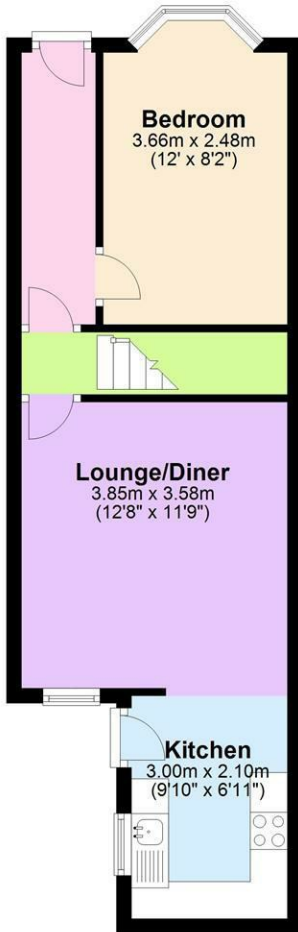

66 Stalker Lees Road, Ecclesall Road, Sheffield, S11 8NJ

Rent: £75.00 PPPW EX BILLS
 RENT + ALL INCLUSIVE BILLS: £111.00 PPPW
 Deposit: £200.00 Per person

Bedrooms: 5 Double Beds
 Bathrooms: 2
 Reception room: Large Kitchen Diner

£375 Per Week
Available: 2nd July 2023

- 5 Double Bedrooms
- 2 Bathrooms
- Tenancy dates: 2nd July 2023 – 29th June 2024
- Appliances: Microwave, Washing Machine, Fridge Freezer
- Deposit per person: £200.00
- AVAILABLE TO STUDENTS & PROFESSIONALS
- Distance to shops: 5 mins
- Parking arrangements: Permit parking
- All-inclusive bills available
- Distance top Uni: 3 Mins to collegiate campus

Ground Floor

First Floor

Second Floor