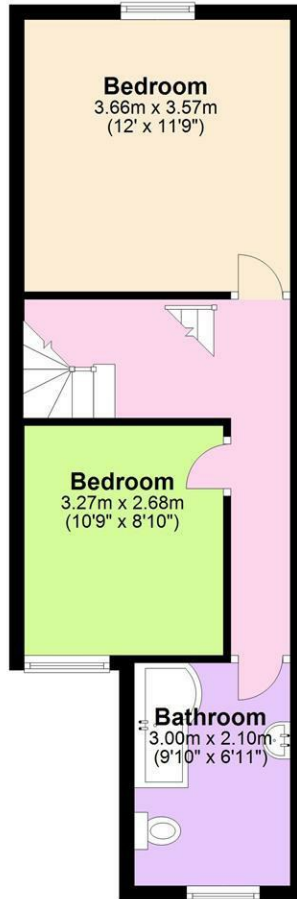

66 Stalker Lees Road, Ecclesall Road, Sheffield, S11 8NJ

Rent: £75.00 PPPW EX BILLS
 RENT + ALL INCLUSIVE BILLS: £111.00 PPPW
 Deposit: £200.00 Per person

Bedrooms: 5 Double Beds
 Bathrooms: 2
 Reception room: Large Kitchen Diner

£375 Per Week
Available: 2nd July 2023

- 5 Double Bedrooms
- 2 Bathrooms
- Tenancy dates: 2nd July 2023 – 29th June 2024
- Appliances: Microwave, Washing Machine, Fridge Freezer
- Deposit per person: £200.00
- AVAILABLE TO STUDENTS & PROFESSIONALS
- Distance to shops: 5 mins
- Parking arrangements: Permit parking
- All-inclusive bills available
- Distance top Uni: 3 Mins to collegiate campus

Ground Floor

First Floor

Second Floor